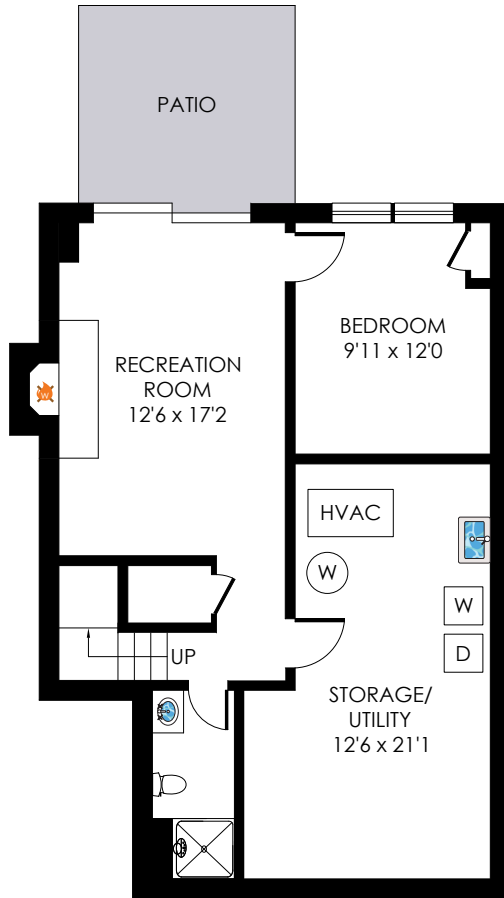

# 2181 POND VIEW COURT

RESTON, VA 20191

**LOWER LEVEL**  
7'5 CEILING  
555 SQ. FT.  
240 UNFINISHED SQ. FT.

**MAIN LEVEL**  
8'0 CEILING  
795 SQ. FT.

**UPPER LEVEL**  
8'0 CEILING  
795 SQ. FT.