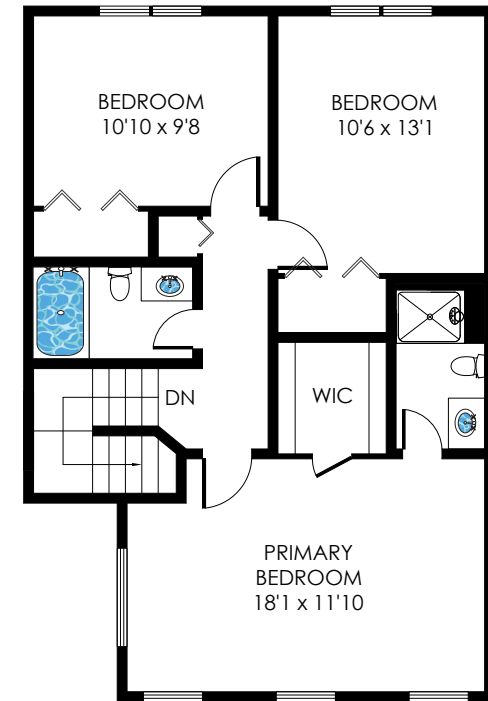

# 2181 POND VIEW COURT

RESTON, VA 20191

**LOWER LEVEL**  
7'5 CEILING  
555 SQ. FT.  
240 UNFINISHED SQ. FT.

**MAIN LEVEL**  
8'0 CEILING  
795 SQ. FT.

**UPPER LEVEL**  
8'0 CEILING  
795 SQ. FT.