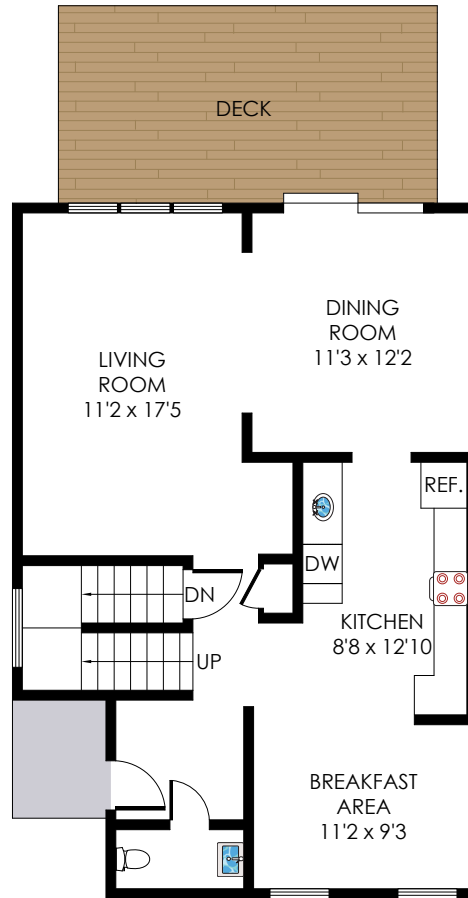

# 2181 POND VIEW COURT

RESTON, VA 20191

**LOWER LEVEL**  
7'5 CEILING  
555 SQ. FT.  
240 UNFINISHED SQ. FT.

**MAIN LEVEL**  
8'0 CEILING  
795 SQ. FT.

**UPPER LEVEL**  
8'0 CEILING  
795 SQ. FT.